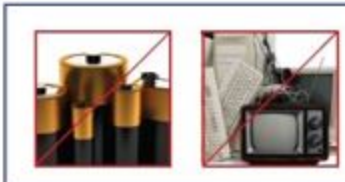

Not In Curbside Recycling

- Shredded Paper
- Paper Plates
- Plastic Food Trays & Cups
- Takeout Food Containers
- Styrofoam
- Other Non-Recyclable
- Household Garbage
- Napkins
- Plastic Cups & Plasticware
- Diapers
- Hoses